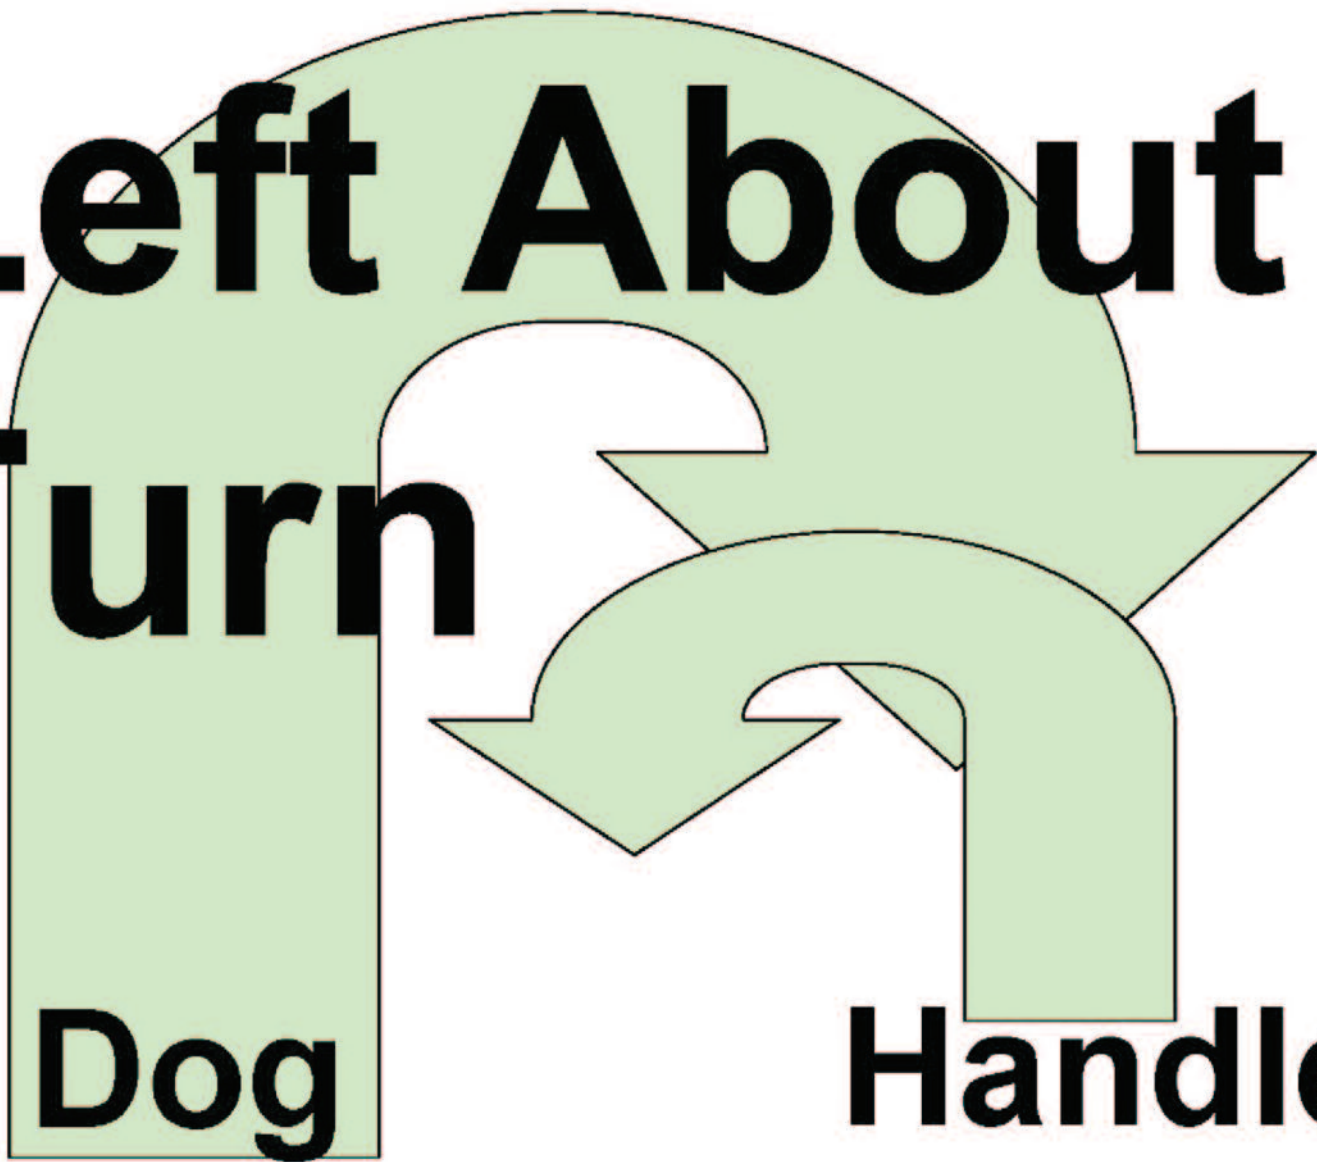

A large green arrow with a black outline. It starts pointing to the right, curves upwards and over the text, and then points downwards and to the right.

**About U  
Turn  
& Forward**

**Send Over**

**Jump**

**Handler Runs By**

**Moving Down  
Forward  
from Down**

**Left About**

**Turn**

**Dog**

**Handler**

**Stand**

**Sit**