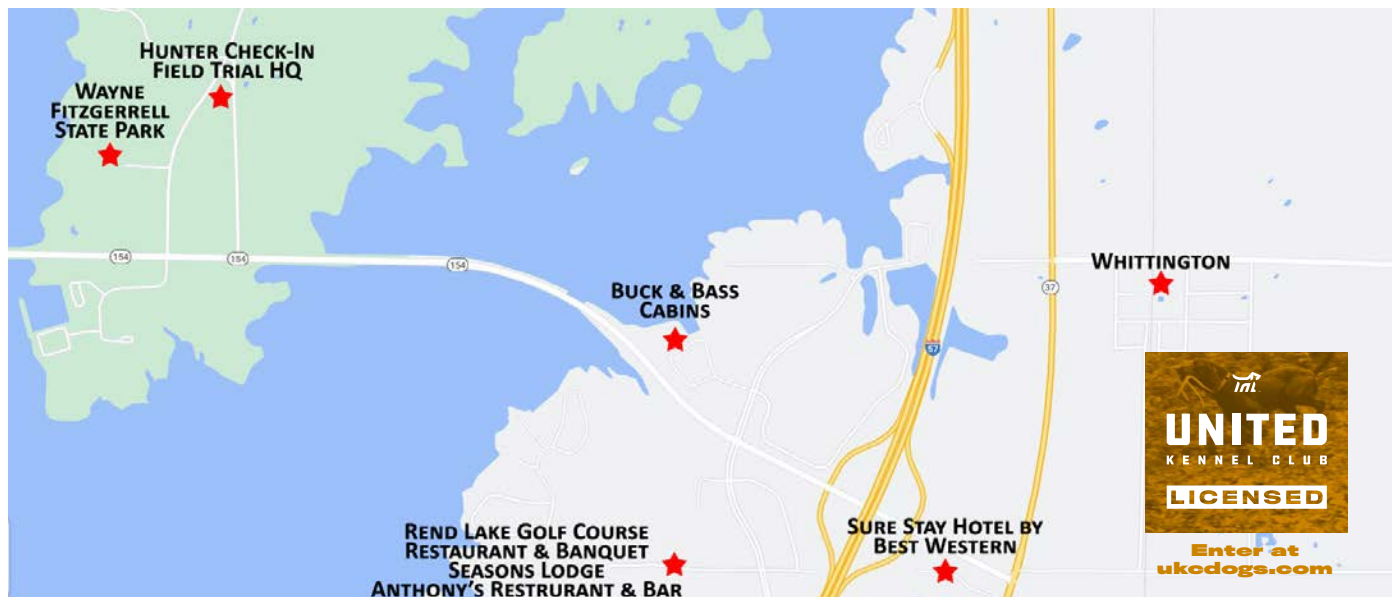

Entry Qualification

All dogs must be permanently UKC registered (or have a UKC PL or TL) to compete.

Working Class Requirement: 2 Elite Shed Dog passes in the past year.

Champion Class Requirement: 4 Elite Shed Dog passes in the past year.

Entry Limitation: A maximum of three dogs may be entered per handler per class.

Format

- Classes Offered: Champion, Working and Youth.
- 1st - 4th will be placed in each class.
- Placement determined by best combined time of three runs (two on Saturday, one on Sunday).
- Standard UKC Elite Shed Dog Series Rules apply.

Schedule of Events

Friday, March 25

2 p.m. - 4 p.m. - Exhibitor check-in, warm-up games, open courses

Saturday, March 26

8 a.m. - Champion and Working Classes start. Youth to follow Working.

7:30 p.m. - Dinner, Elite Awards Presentation at Rend Lake Golf Course's restaurant and banquet room.

Sunday, March 27

8 a.m. - Champion and Working Classes start. Youth to follow Working. National Championship Awards Presentation to follow.

Hotels

SureStay Hotel by Best Western
13277 Freeway Lane, Whittington, IL

(618) 200-4116. UKC group rate of $84.90 per night! One-time $25 pet fee will be charged for guest bringing their dogs into their rooms.

Contact

United Kennel Club Attn: Hunting Ops
100 E Kilgore Rd, Kalamazoo MI 49002-5584
huntingops@ukcdogs.com · 269-343-9020 · ukcdogs.com

UKC and Rend Lake Seasons Lodge are not responsible for loss, accidents or theft. Absolutely no alcoholic beverages or unprescribed drugs will be allowed on the grounds or while participating in the hunt or in the buildings the day of a UKC licensed event.