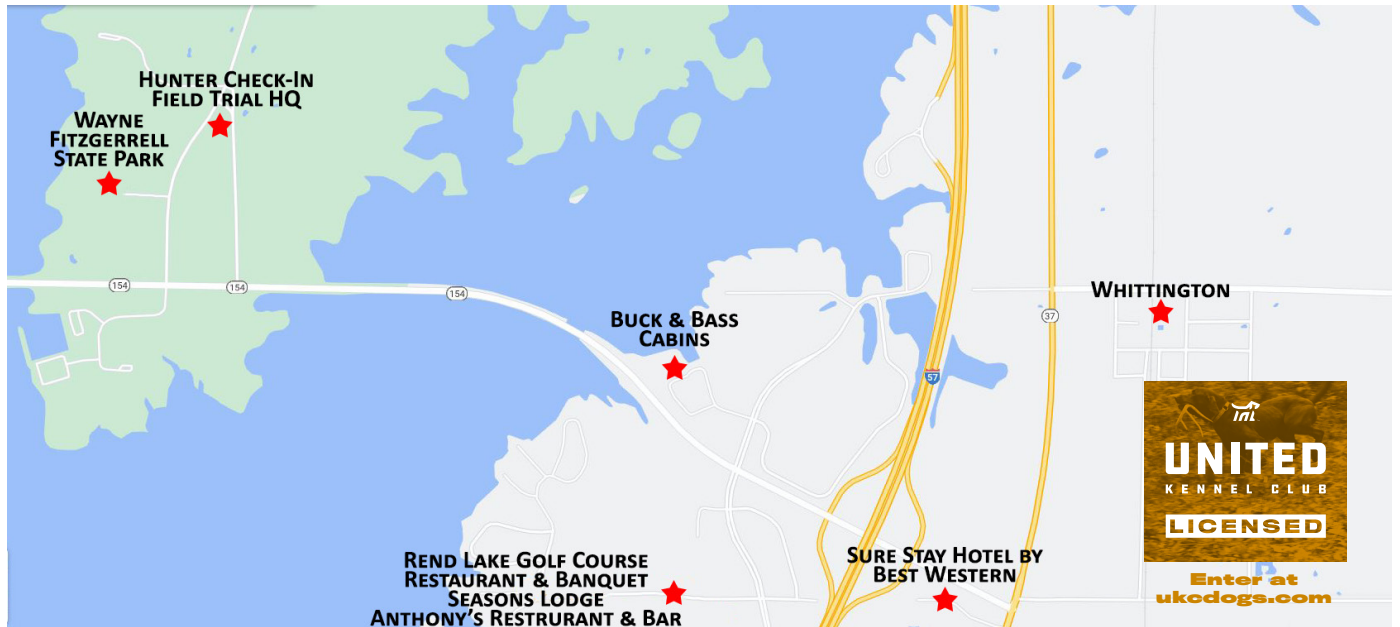

Schedule of Events

Friday, April 9

4 p.m. - Wayne Fitzgerald State Park Hunter Check-In Station - entry confirmation, warm-up games, open courses

Saturday, April 10

8 a.m. - Champion and Working Classes start. Youth to follow Working.

6 p.m. - Dinner, Elite Awards Presentation. On site at Anthony's.

Sunday, April 11

8 a.m. - Champion and Working Classes start. Youth to follow Working. National Championship Awards Presentation to follow.

Entry Qualification

All dogs must be permanently UKC registered (or have a UKC PL or TL) to compete.

Note: Four pass qualification requirement in previous year will not be in effect in 2021.

Entry Limitation: A maximum of three dogs may be entered per handler per class.

Format

- Offering three classes - Champion, Working and Youth.
- Placing four dogs in each class.
- Placement determined by best combined time of three runs (two on Saturday, one on Sunday).
- Standard UKC Elite Shed Dog Series Rules apply.

Hotels

Cabins, condos and hotel rooms at Rend Lake Seasons Lodge, Whittington, Illinois (618) 629-2600

SureStay Hotel by Best Western 13277 Freeway Lane, Whittington, IL (618) 200-4116. UKC group rate of $84.90 per night! One-time $25 pet fee will be charged for guest bringing their dogs into their rooms.

Contact

United Kennel Club Attn: Todd Kellam
100 E Kilgore Rd, Kalamazoo MI 49002-5584
tkellam@ukcdogs.com • 269-343-9020 • ukcdogs.com

UKC and Rend Lake Seasons Lodge are not responsible for loss, accidents or theft. Absolutely no firearms or unprescribed drugs will be allowed on the grounds or while participating in the hunt or in the buildings the day of a UKC licensed event.