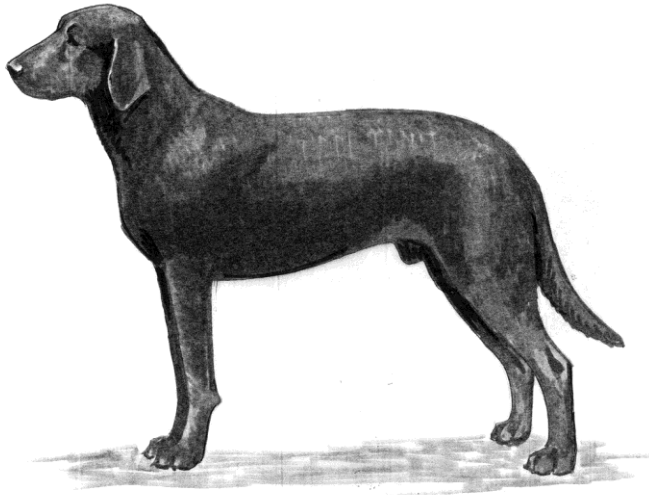

CA DE BESTIAR (Majorca Shepherd Dog)

Official UKC Breed Standard

Herding Group

©Copyright 2006, United Kennel Club

The goals and purposes of this breed standard include: to furnish guidelines for breeders who wish to maintain the quality of their breed and to improve it; to advance this breed to a state of similarity throughout the world; and to act as a guide for judges.

HISTORY

The Ca de Bestiar originated in Spain. It is also known as the Majorca Shepherd Dog.

The Ca de Bestiar was recognized by the United Kennel Club in 2006.

GENERAL APPEARANCE

A medium sized, short coated black flock guardian breed with natural ears and tail.